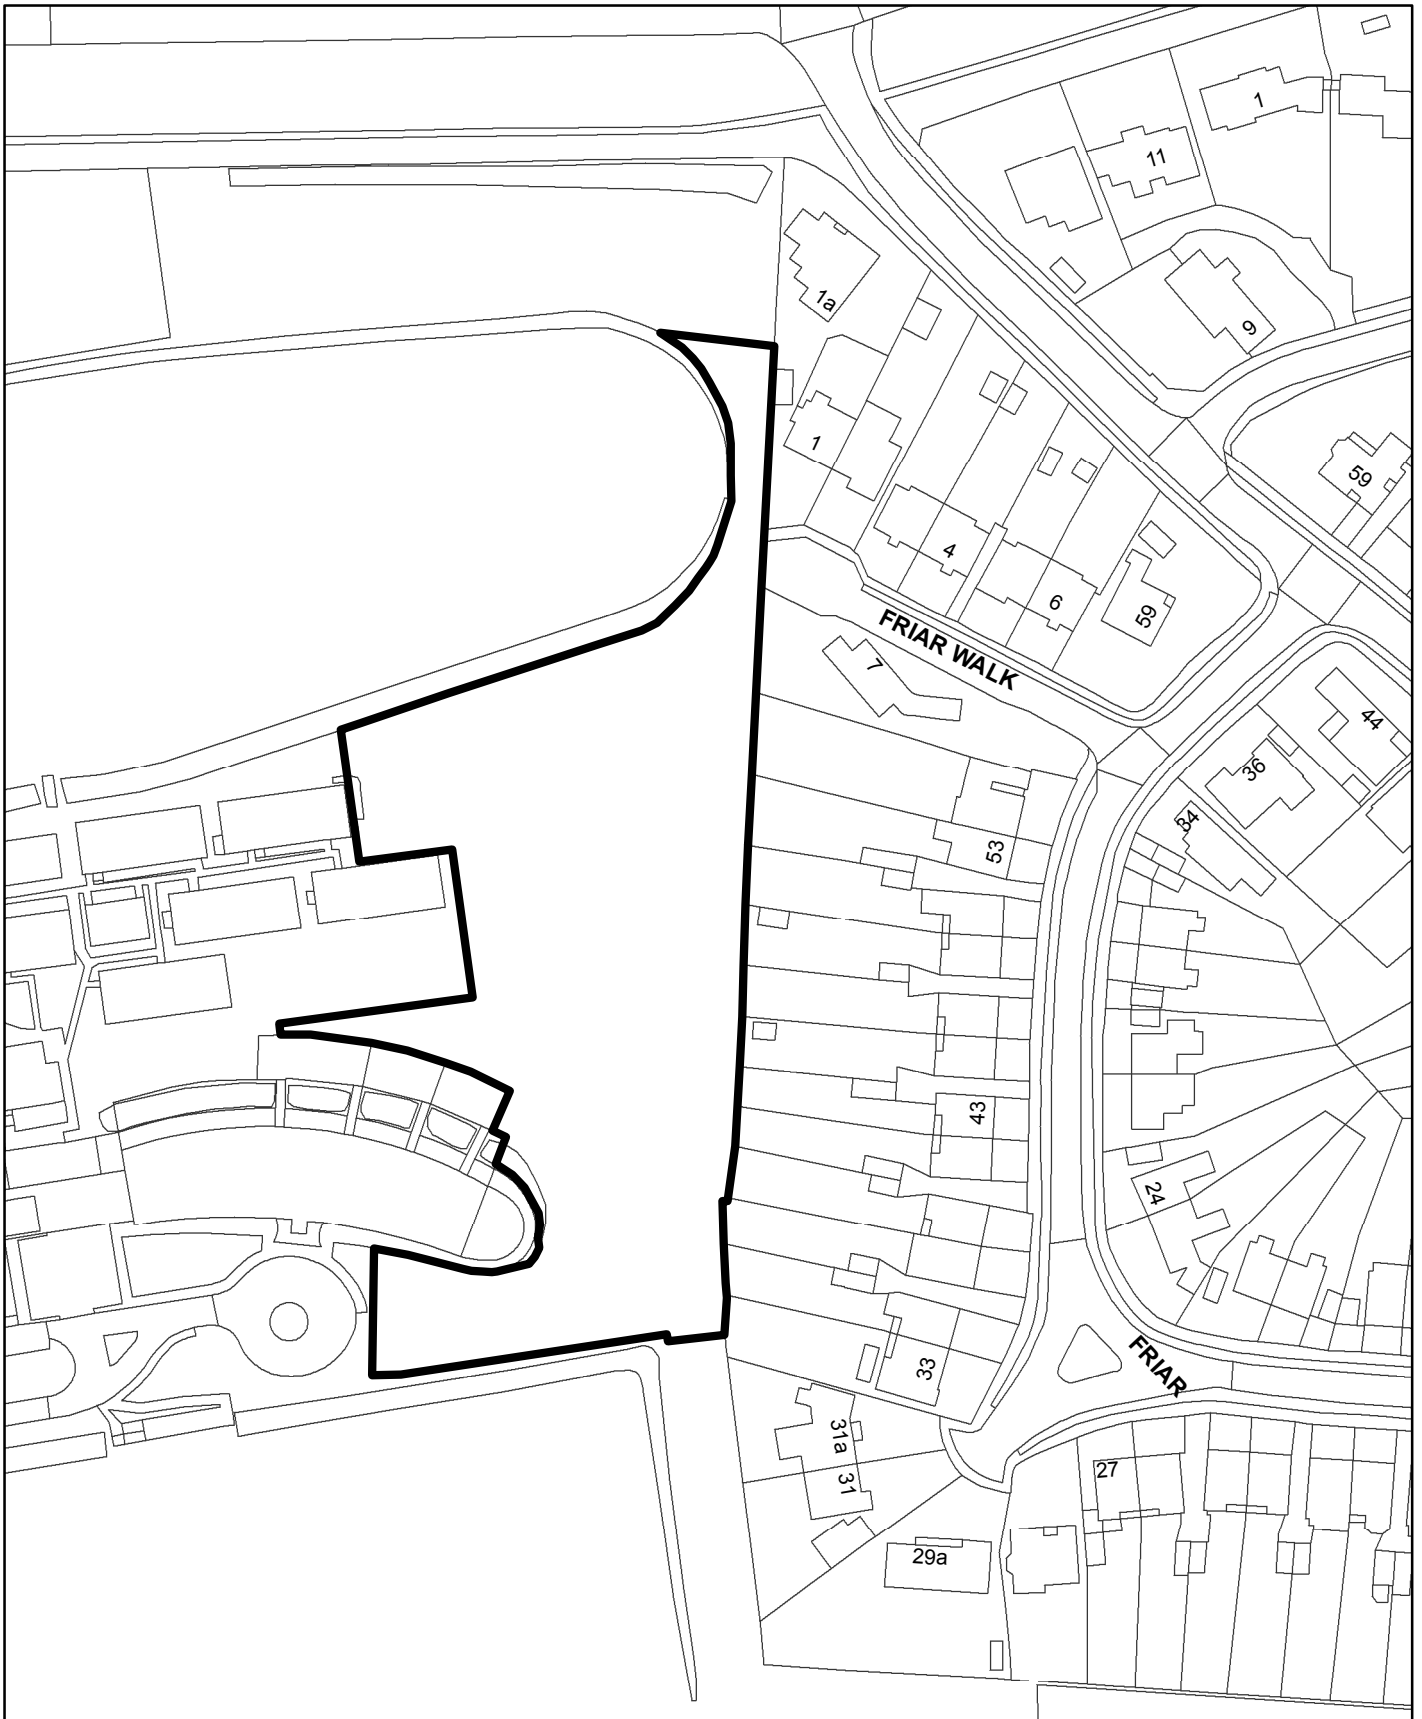

BH2019 01743 Varndean College, Surrenden Road

N

Scale: 1:1,250